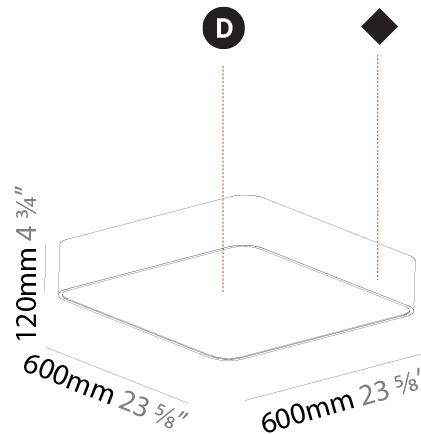

GENERAL

Series: Smoothy
Subseries: Smoothy Standard
Partner: Prolicht
Division: Architectural
Installation: Surface
Product Type: Ceiling Surface
Mounting Location: Ceiling
Light Distribution: Direct

PHYSICAL

Shape: Square
Length (mm): 600
Length (in): 23 5/8
Width (mm): 600
Width (in): 23 5/8
Height (mm): 120
Height (in): 4 3/4
Weight (kg): 11.315
Weight (lbs): 24.89
Diffuser: PMMA - Opal or Micro-Prism
Fixture Finish: SSR / BKV / CWI / CRY / HAB / UFT / ITA / RUA / FTG / MYG / LOD / PUS / FRO / FUP / KIA / POP / BLS / SPG / MEY / GOH / CHC / COM / ABZ / JAG / OBR / MOS / ROR
Fixture Material: Extruded Aluminum / Steel

ELECTRICAL

Lamp Type: LED (Zhaga Standard)
Input Wattage (W): 55
Total Output Wattage (W): 49.7
Dimming: Non-Dimmable
Driver Included: Yes
Driver Location: Integrated
Driver Type: Constant Current - Universal
Driver Class: Class 2
Input Voltage (V): 120 - 277
Constant Current (mA): 350
Upon Request: (Not included - see components) Integral: 0-10Vdc dimming / Phase dimming 120Vac only

LED

Color Temperature (°K): 3000 / 4000
Max. Delivered Lumen (lm): 5520 / 5720
CRI: >80 CRI
Efficiency (%): 0.867
Lamp Life (hrs): 50000
Upon Request: Other CCT available

OPTICAL

RATINGS AND CERTIFICATIONS

Certified By: Certified for North American Standards
IP rating: IP20