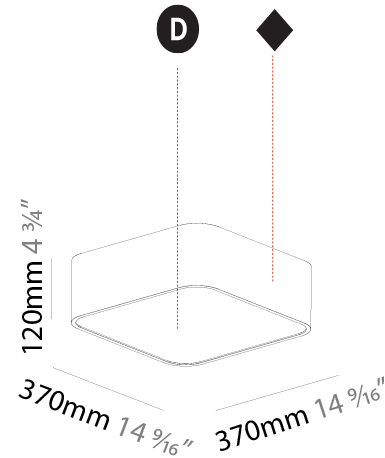

GENERAL

Series: Smoothy
Subseries: Smoothy Standard
Partner: Prolicht
Division: Architectural
Installation: Surface
Product Type: Ceiling Surface
Mounting Location: Ceiling
Light Distribution: Direct

PHYSICAL

Shape: Square
Length (mm): 370
Length (in): 14 9/16
Width (mm): 370
Width (in): 14 9/16
Height (mm): 120
Height (in): 4 3/4
Weight (kg): 3.458
Weight (lbs): 7.61
Diffuser: [PMMA - Opal or Micro-Prism](#)
Fixture Finish: [SSR / BKV / CWI / CRY / HAB / UFT / ITA / RUA / FTG / MYG / LOD / PUS / FRO / FUP / KIA / POP / BLS / SPG / MEY / GOH / CHC / COM / ABZ / JAG / OBR / MOS / ROR](#)
Fixture Material: [Extruded Aluminum / Steel](#)

ELECTRICAL

Lamp Type: LED (Zhaga Standard)
Input Wattage (W): 13.2
Total Output Wattage (W): 12
Dimming: [Non-Dimmable](#)
Driver Included: Yes
Driver Location: Integrated
Driver Type: Constant Current -Universal
Driver Class: Class 2
Input Voltage (V): 120 - 277
Constant Current (MA): 350
Upon Request: 0-10Vdc dimming / Phase dimming 120Vac only

LED

Color Temperature (°K): [3000 / 4000](#)
Max. Delivered Lumen (lm): 1380 / 1430
CRI: >80 CRI
Efficiency (%): 0.867
Lamp Life (hrs): 50000
Upon Request: Other CCT available

OPTICAL

RATINGS AND CERTIFICATIONS

Certified By: Certified for North American Standards
IP rating: IP20

PROJECT
TYPE
SPECIFIER
QUANTITY
DATE