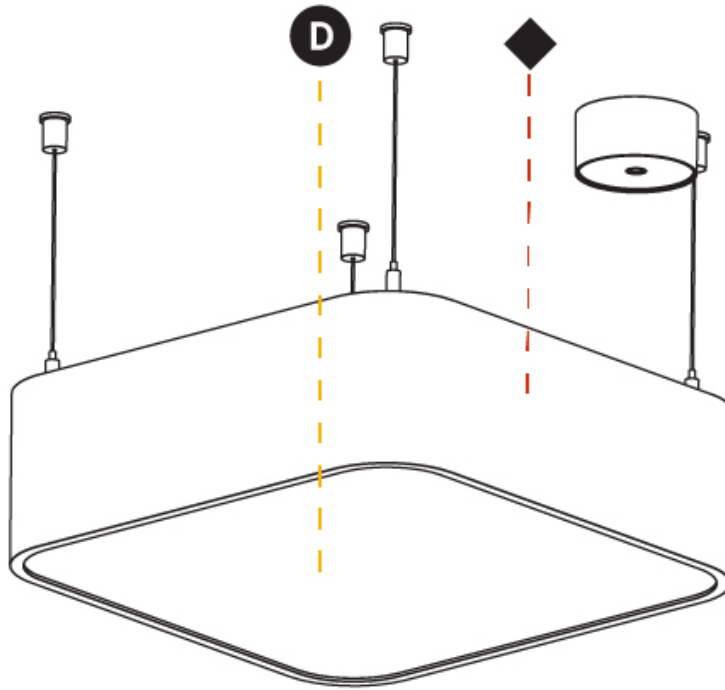

SMOOTHY STANDARD SUSPENSION

A31672-

PROJECT	_____
TYPE	_____
SPECIFIER	_____
QUANTITY	_____
DATE	_____

A