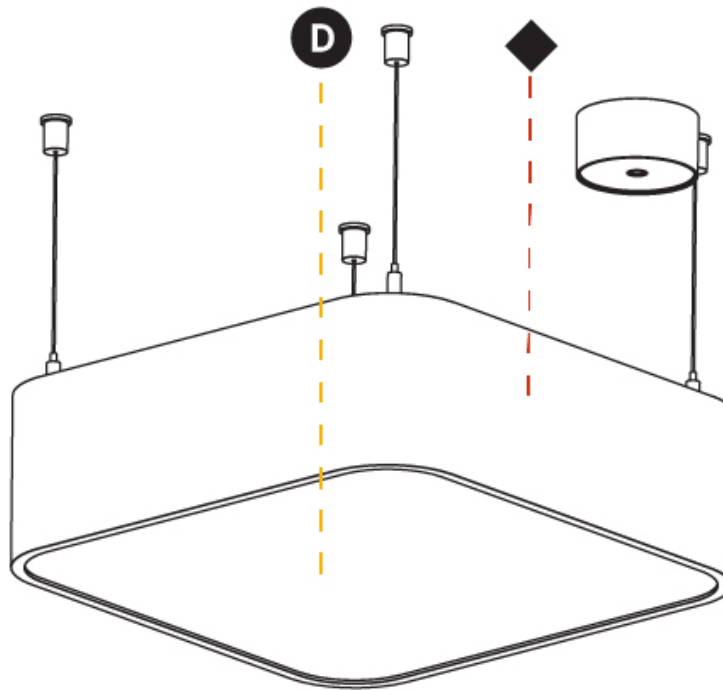

SMOOTHY STANDARD SUSPENSION

A31672-

PROJECT	_____
TYPE	_____
SPECIFIER	_____
QUANTITY	_____
DATE	_____