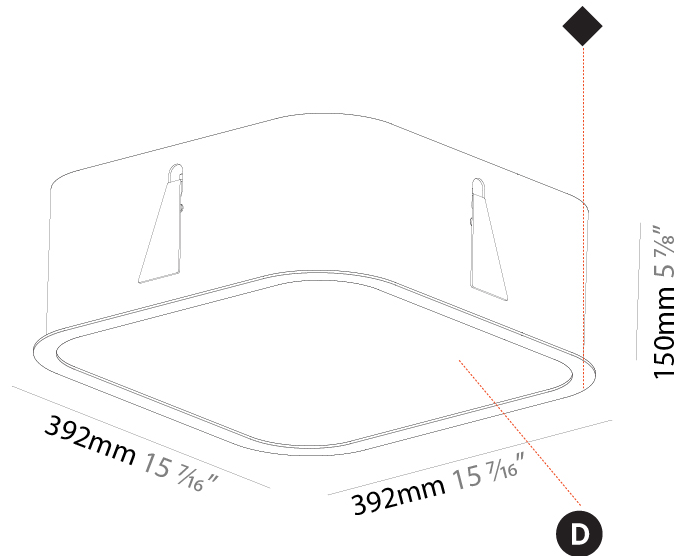

PHYSICAL

Shape: Square
Length (mm): 392
Length (in): 15 7/16
Width (mm): 392
Width (in): 15 7/16
Height (mm): 150
Height (in): 5 7/8
Ceiling Thickness (mm): 10 / 12.5 / 15 / 25
Ceiling Thickness (in): 3/8 or 1/2 or 9/16 or 1
Min. Recessing Depth (mm): 160
Min. Recessing Depth (in): 6 5/16
Weight (kg): 4.341
Weight (lbs): 9.57
Diffuser: PMMA - Opal or Micro-Prism
Fixture Finish: SSR / BKV / CWI / CRY / HAB / UFT / ITA / RUA / FTG / MYG / LOD / PUS / FRO / FUP / KIA / POP / BLS / SPG / MEY / GOH / CHC / COM / ABZ / JAG / OBR / MOS / ROR
Fixture Material: Extruded Aluminum / Steel
Cut-out Measurements: 375mm / 14 3/4" x 375mm / 14 3/4"

ELECTRICAL

Lamp Type: LED (Zhaga Standard)
Input Wattage (W): 13.2
Total Output Wattage (W): 12
Dimming: Non-Dimmable
Driver Included: Yes
Driver Location: Integrated
Driver Type: Constant Current - Universal
Driver Class: Class 2
Input Voltage (V): 120 - 277
Constant Current (MA): 350
Upon Request: (Not included - see components) Integral: 0-10Vdc dimming / Phase dimming 120Vac only

LED

Color Temperature (°K): 3000 / 4000
Max. Delivered Lumen (lm): 1380 / 1430
CRI: >80 CRI
Efficiency (%): 0.827
Lamp Life (hrs): 50000
Upon Request: Other CCT available

OPTICAL

RATINGS AND CERTIFICATIONS

Certified By: Certified for North American Standards
IP rating: IP20

375mm x 375mm
14 3/4" x 14 3/4"

10 - 25mm
3/8" - 1"

160mm
6 5/16"