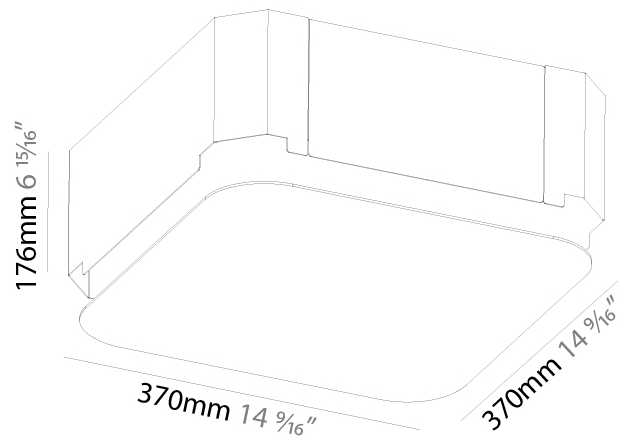

Series: Smoothy
Subseries: Smoothy Standard
Partner: Prolicht
Division: Architectural
Installation: Trimless
Product Type: Ceiling Recessed
Mounting Location: Ceiling
Light Distribution: Direct

PHYSICAL

Shape: Square
Length (mm): 370
Length (in): 14 9/16
Width (mm): 370
Width (in): 14 9/16
Depth (mm): 176
Depth (in): 6 15/16
Ceiling Thickness (mm): 10 / 12.5 / 15 / 25 / 30
Ceiling Thickness (in): 3/8 or 1/2 or 9/16 or 1 or 1 3/16
Min. Recessing Depth (mm): 200
Min. Recessing Depth (in): 7 7/8
Weight (kg): 4.236
Weight (lbs): 9.32
Diffuser: PMMA - Opal
Fixture Material: Extruded Aluminum / Steel
Cut-out Measurements: 405mm / 15 15/16" x 405mm 15 15/16"
Upon Request: Unique Sizes Unique Ceiling Thickness Unique Mounting Depth Spot Inserts

ELECTRICAL

Lamp Type: LED (Zhaga Standard)
Input Wattage (W): 13.2
Total Output Wattage (W): 12.4
Dimming: Non-Dimmable
Driver Included: Yes
Driver Location: Integrated
Driver Type: Constant Current - Universal
Driver Class: Class 2
Input Voltage (V): 120 - 277
Constant Current (MA): 350
Upon Request: (Not included - see components) Integral: 0-10Vdc dimming / Phase dimming 120Vac only

LED

Color Temperature (°K): 3000 / 4000
Max. Delivered Lumen (lm): 1090 / 1130
CRI: >80 CRI
Efficiency (%): 0.804
Lamp Life (hrs): 50000
Upon Request: Other CCT available

OPTICAL

RATINGS AND CERTIFICATIONS

Certified By: Certified for North American Standards
IP rating: IP20