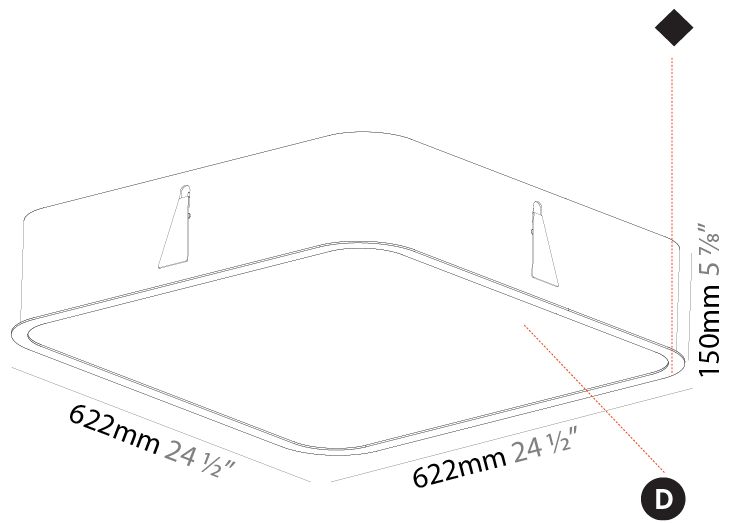

PHYSICAL

Shape: Square
Length (mm): 622
Length (in): 24 1/2
Width (mm): 622
Width (in): 24 1/2
Height (mm): 150
Height (in): 5 7/8
Ceiling Thickness (mm): 10 / 12.5 / 15 / 25
Ceiling Thickness (in): 3/8 or 1/2 or 9/16 or 1
Min. Recessing Depth (mm): 160
Min. Recessing Depth (in): 6 5/16
Weight (kg): 12.317
Weight (lbs): 27.10
Diffuser: PMMA - Opal or Micro-Prism
Fixture Finish: SSR / BKV / CWI / CRY / HAB / UFT / ITA / RUA / FTG / MYG / LOD / PUS / FRO / FUP / KIA / POP / BLS / SPG / MEY / GOH / CHC / COM / ABZ / JAG / OBR / MOS / ROR
Fixture Material: Extruded Aluminum / Steel
Cut-out Measurements: 605mm / 23 13/16" x 605mm / 23 13/16"

ELECTRICAL

Lamp Type: LED (Zhaga Standard)
Input Wattage (W): 55
Total Output Wattage (W): 49.7
Dimming: Non-Dimmable
Driver Included: Yes
Driver Location: Integrated
Driver Type: Constant Current - Universal
Driver Class: Class 2
Input Voltage (V): 120 - 277
Constant Current (MA): 350
Upon Request: (Not included - see components) Integral: 0-10Vdc dimming / Phase dimming 120Vac only

LED

Color Temperature (°K): 3000 / 4000
Max. Delivered Lumen (lm): 5520 / 5720
CRI: >80 CRI
Efficiency (%): 0.827
Lamp Life (hrs): 50000
Upon Request: Other CCT available

OPTICAL

RATINGS AND CERTIFICATIONS

Certified By: Certified for North American Standards
IP rating: IP20