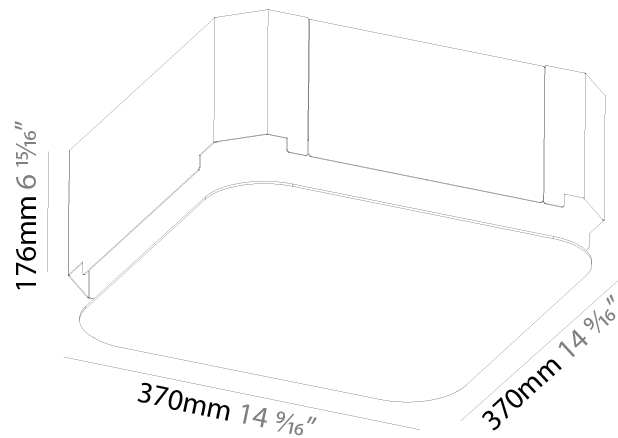

Series: Smoothy
Subseries: Smoothy Standard
Partner: Prolicht
Division: Architectural
Installation: Trimless
Product Type: Ceiling Recessed
Mounting Location: Ceiling
Light Distribution: Direct

PHYSICAL

Shape: Square
Length (mm): 370
Length (in): 14 9/16
Width (mm): 370
Width (in): 14 9/16
Depth (mm): 176
Depth (in): 6 15/16
Ceiling Thickness (mm): 10 / 12.5 / 15 / 25 / 30
Ceiling Thickness (in): 3/8 or 1/2 or 9/16 or 1 or 1 3/16
Min. Recessing Depth (mm): 200
Min. Recessing Depth (in): 7 7/8
Weight (kg): 4.236
Weight (lbs): 9.32
Diffuser: PMMA - Opal
Fixture Material: Extruded Aluminum / Steel
Cut-out Measurements: 405mm / 15 15/16" x 405mm 15 15/16"
Upon Request: Unique Sizes Unique Ceiling Thickness Unique Mounting Depth Spot Inserts

ELECTRICAL

Lamp Type: LED (Zhaga Standard)
Input Wattage (W): 13.2
Total Output Wattage (W): 12.4
Dimming: Non-Dimmable
Driver Included: Yes
Driver Location: Integrated
Driver Type: Constant Current - Universal
Driver Class: Class 2
Input Voltage (V): 120 - 277
Constant Current (MA): 350
Upon Request: (Not included - see components) Integral: 0-10Vdc dimming / Phase dimming 120Vac only

LED

Color Temperature (°K): 3000 / 4000
Max. Delivered Lumen (lm): 1090 / 1130
CRI: >80 CRI
Efficiency (%): 0.804
Lamp Life (hrs): 50000
Upon Request: Other CCT available

OPTICAL

RATINGS AND CERTIFICATIONS

Certified By: Certified for North American Standards
IP rating: IP20

200mm 7 7/8" 405mm x 405mm 15 15/16" x 15 15/16" 10 | 12 1/2 | 15 | 25 | 30mm 3/8" 1/2" 9/16" 1" 1 3/16"